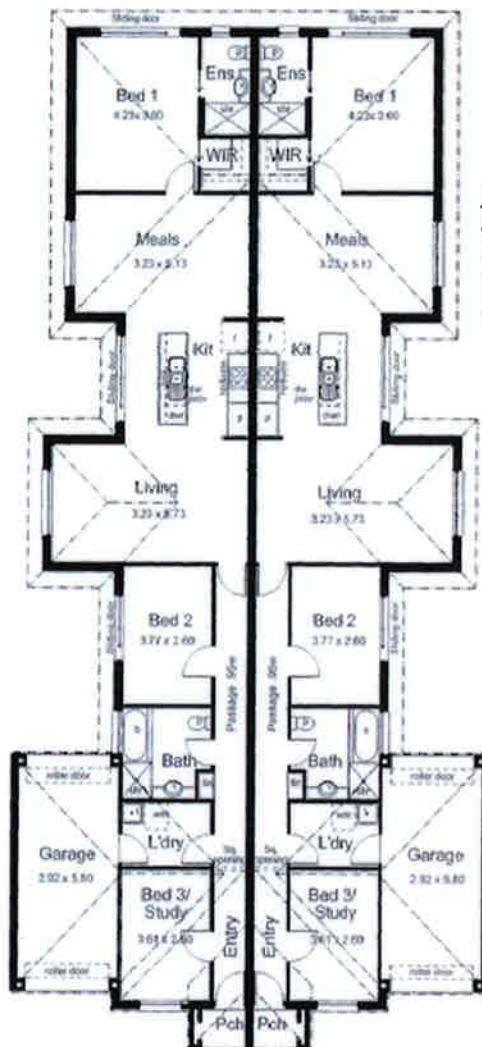

NEW Gemini Collection

SEMI-DETACHED DWELLINGS: 2 HOMES ON 1 BLOCK

Interested in developing a single home or a multi-unit development?

At Oakford Homes we have created an ever increasing range of designs suitable to developing on a variety of block sizes and shapes. Creating the ideal home for you is important to us and giving you the options to develop the block how you want is our main priority.

© copyright

The Klemzig

148.67m² each (16sqs.)

Width: 7.00m each

Depth: 27.93m

Features:

25 degree roof pitch

2700mm high ceilings